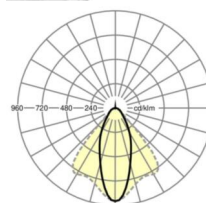

ELECTRICAL ENGINEERING

Controller	Electronic driver (1 pcs.)
System output	37W
Mains voltage	230V/50Hz
Energy efficiency class/light source	D

LIGHTING TECHNOLOGY

Placement	LED, Colour rendering/Light colour CRI ≥ 80 / 6500K
Colour tolerance (MacAdam)	3SDCM
Photobiological safety (Luminaire)	RG1
Nominal luminous flux	5880lm
LED service life	50000h L80/B10 (Tq 40°C)
Luminaire luminous efficiency	157lm/W
Beam angle	40° (C0) / 85° (C90)
UGR lat./long.	18.6 / 20.3

MECHANICS

Housing colour	silver grey/white aluminium RAL 9006
Dimensions (LxWxH/DxH)	1531mm x 55mm x 37mm
Weight (net)	1.9kg
Type of installation	Mounting rail system installation, Light structure

Dimensions

L	1531 mm	Length
B	55 mm	Width
H	37 mm	Height

DEEP-LINK

<https://www.regiolux.de/en/article/19420004165>

Reference	LED 6000lm 865
ηLB	100 %
Φ ↓↑	99 % / 1 %
UGR lat./long.	18.6 / 20.3